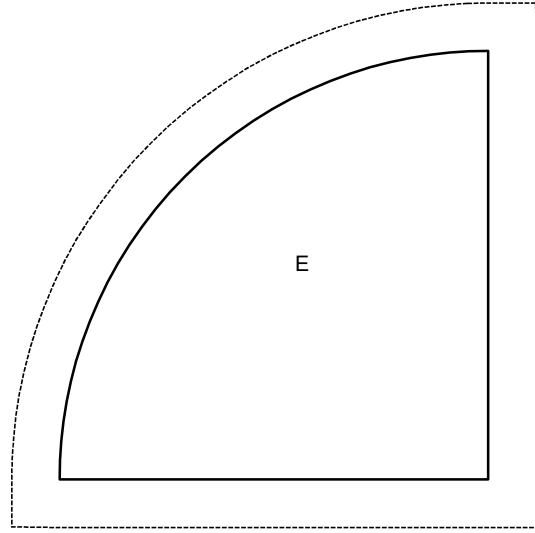

# Middle 9 Patch Small Curves

Key Block (19/50 actual size)

Outer Curve

To confirm printer accuracy from one corner to the other should measure 3 1/2"

Inner Curve

Outer Curve