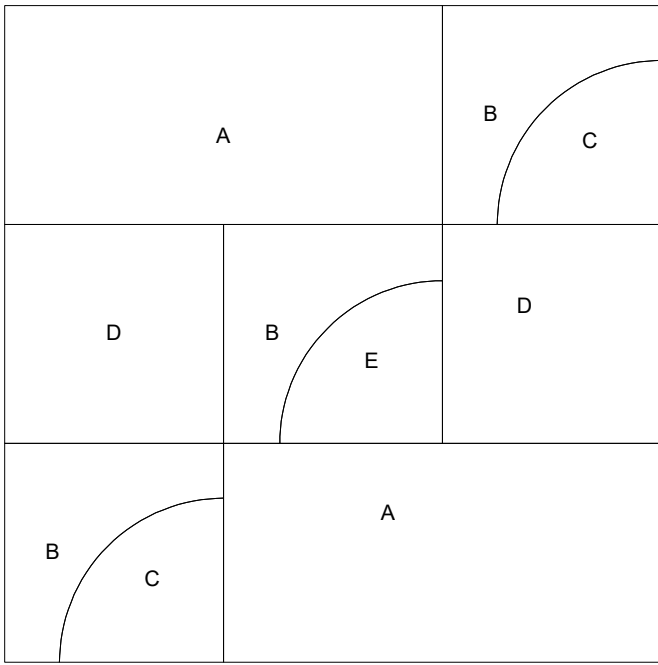

# Middle 9 Patch Small Curves

Key Block (19/50 actual size)

Outer Curve

To confirm printer accuracy from one corner to the other should measure 3 1/2"

Inner Curve

Outer Curve